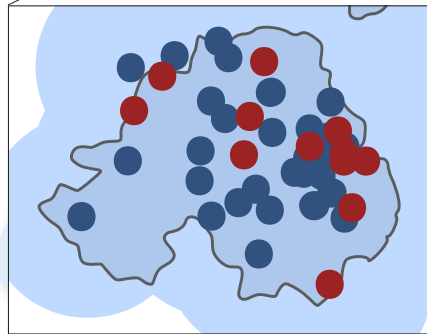

ETHERNET REGIONAL ROLL-OUT

AS OF 1ST JUNE 2015

We are expanding our fibre coverage in the following areas:

- Scottish Highlands & Islands: 12 additional fibre nodes, which started to go live May 2015
- Wales: 29 new fibre nodes from October 2015
- Northern Ireland: 12 more fibre nodes in autumn 2015

Enlarged area of Northern Ireland

Enlarged area of Wales

Enlarged area of Scottish Highlands

KEY

- EFM nodes
- Fibre coverage