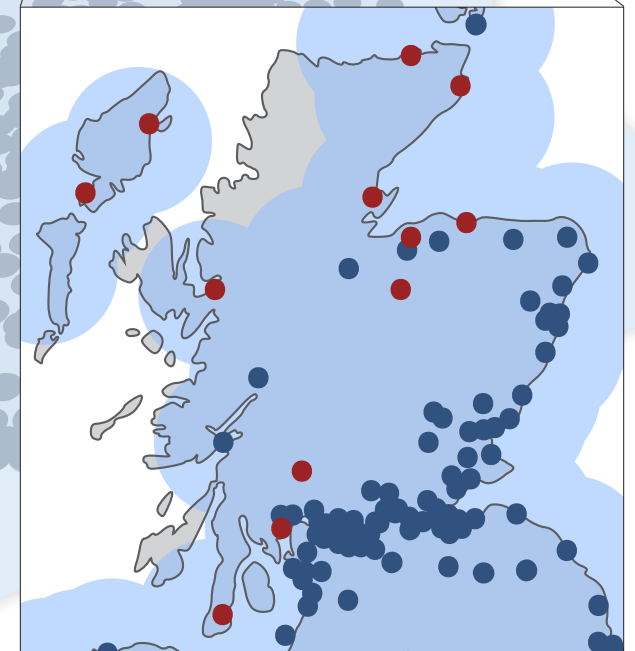

ETHERNET REGIONAL ROLL-OUT

AS OF 1ST JUNE 2015

We are expanding our fibre coverage in the following areas:

- Scottish Highlands & Islands: 12 additional fibre nodes, which started to go live May 2015
- Wales: 29 new fibre nodes from October 2015
- Northern Ireland: 12 more fibre nodes in autumn 2015

Enlarged area of Northern Ireland

Enlarged area of Wales

Enlarged area of Scottish Highlands

KEY

- EFM nodes
- Fibre coverage