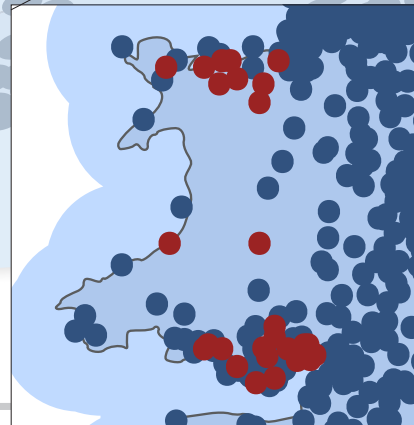

ETHERNET REGIONAL ROLL-OUT

AS OF 1ST JUNE 2015

We are expanding our fibre coverage in the following areas:

- Scottish Highlands & Islands: 12 additional fibre nodes, which started to go live May 2015
- Wales: 29 new fibre nodes from October 2015
- Northern Ireland: 12 more fibre nodes in autumn 2015

Enlarged area of Northern Ireland

Enlarged area of Wales

Enlarged area of Scottish Highlands

KEY

- EFM nodes
- Fibre coverage