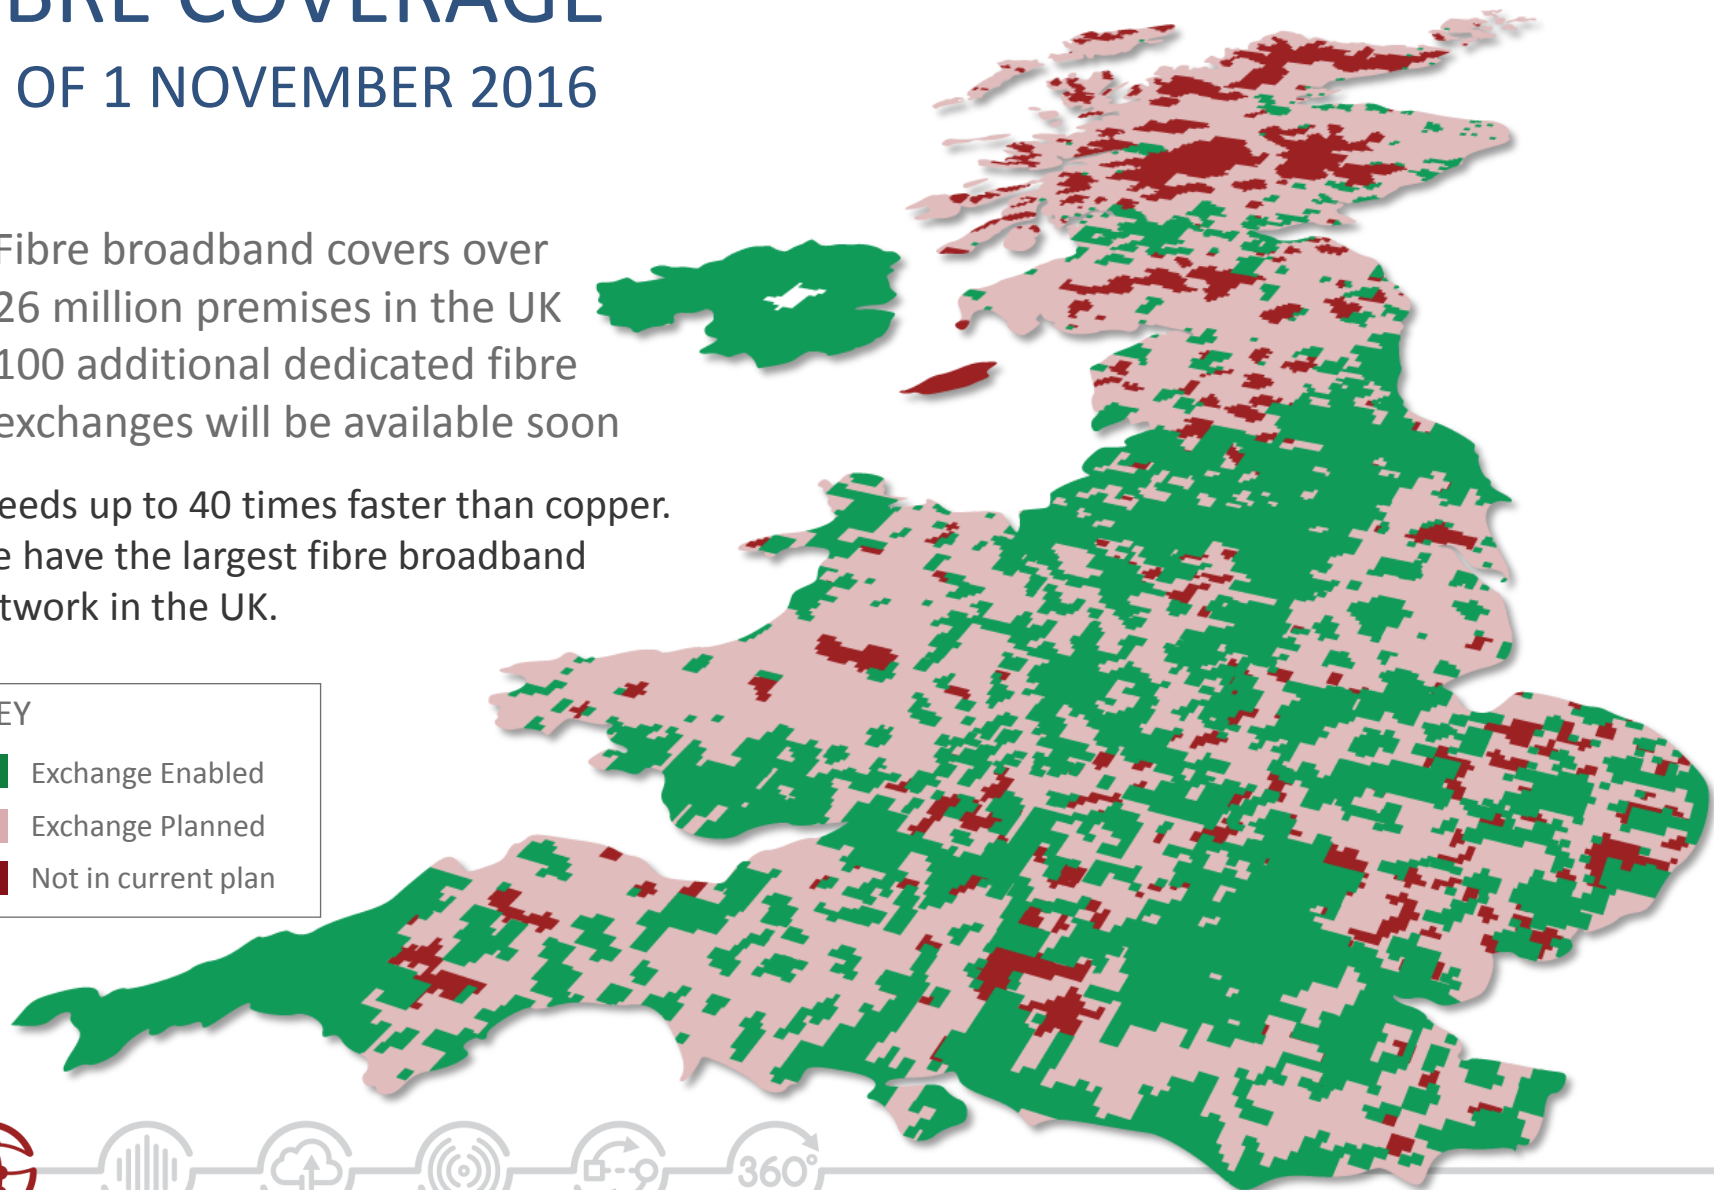

FIBRE COVERAGE

AS OF 1 NOVEMBER 2016

- Fibre broadband covers over 26 million premises in the UK
- 100 additional dedicated fibre exchanges will be available soon

Speeds up to 40 times faster than copper.
We have the largest fibre broadband network in the UK.

WHOLESALE BROADBAND CONNECT

AS OF 1 NOVEMBER 2016

- Coverage reaching more than 99% of the UK population
- WBC extends beyond 92% of the population and continuing to grow
- Over 3,676 sites enabled for WBC
- 100s more to be enabled soon